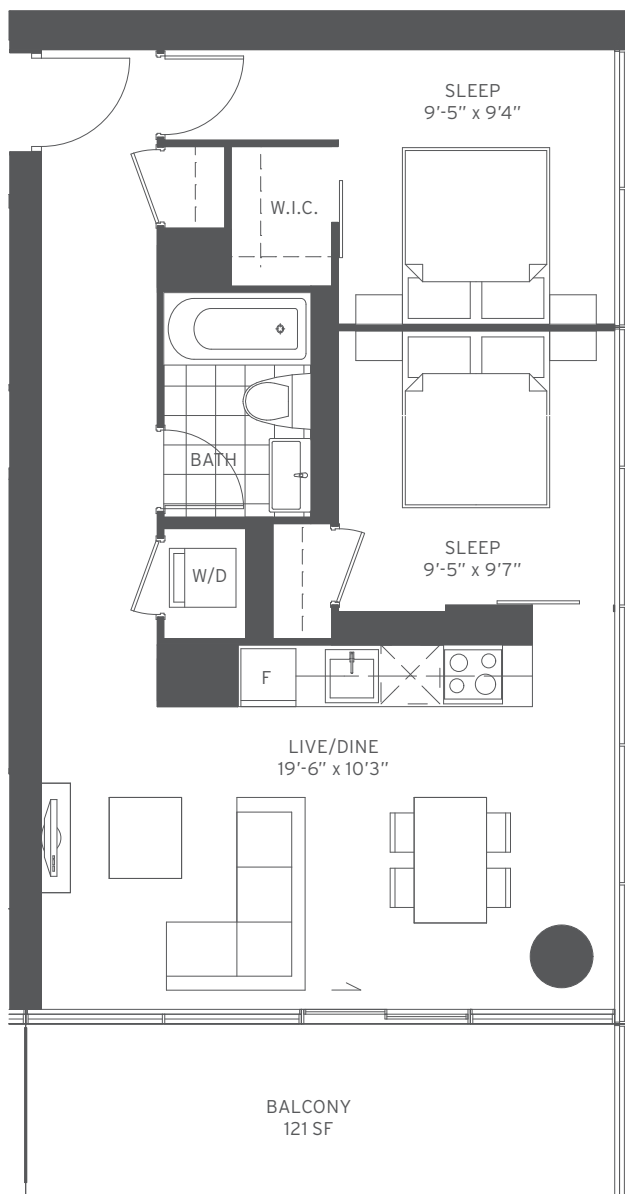

FLOORS: 2-8

TWO BEDROOM INTERIOR 709 SF

P13