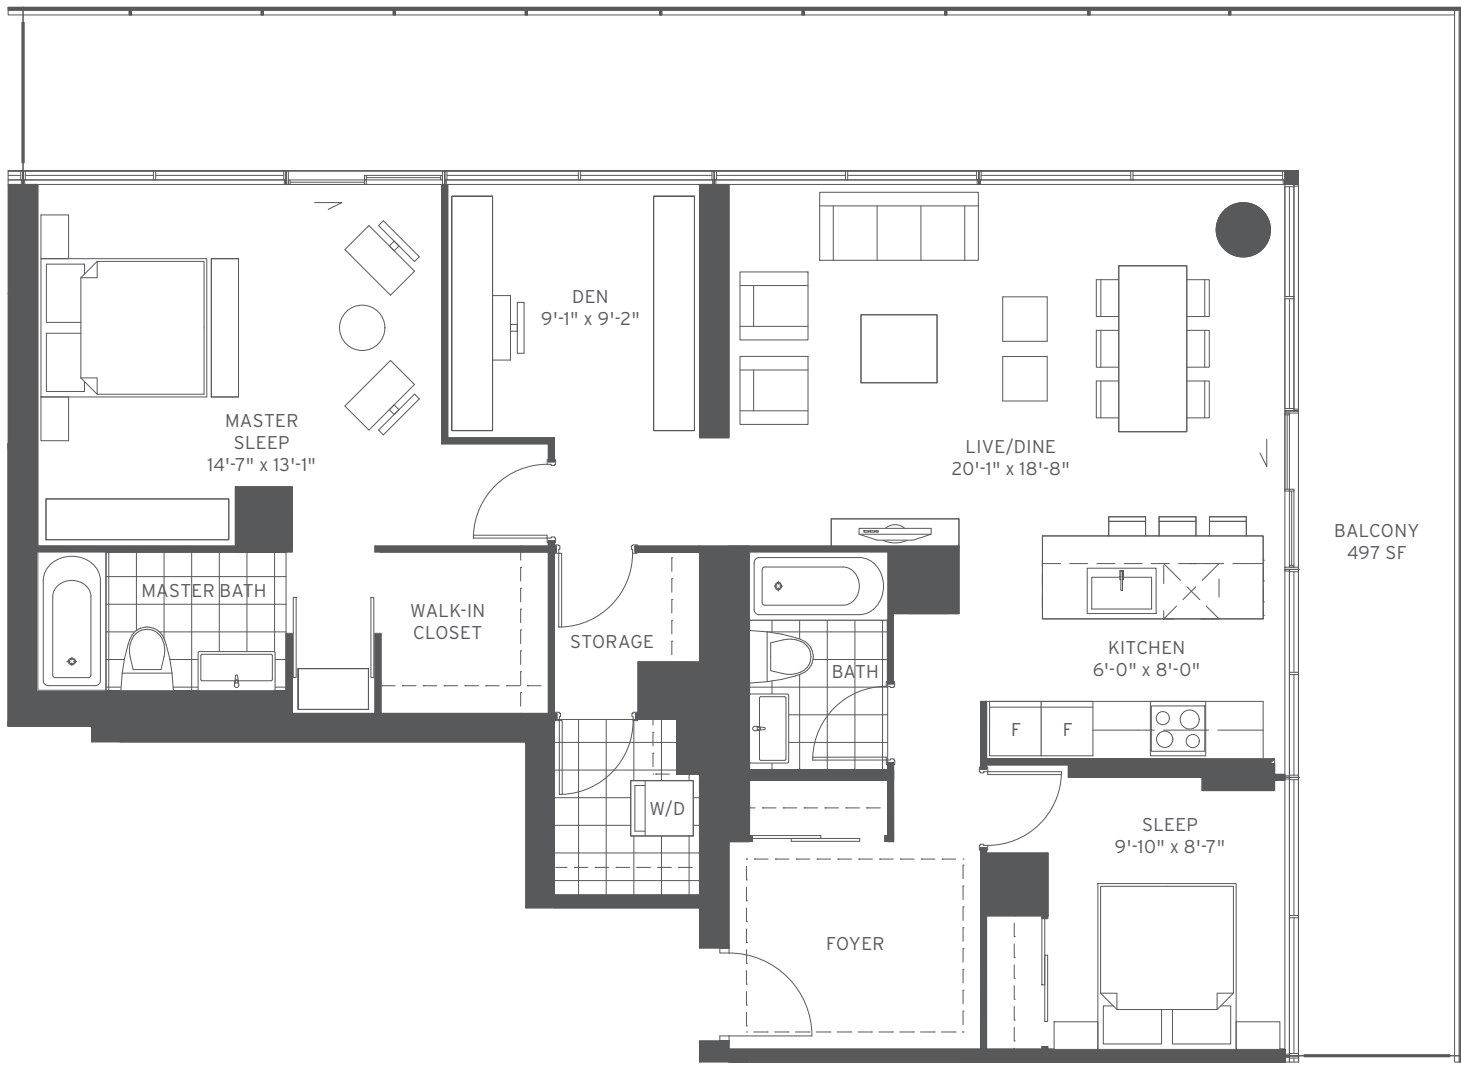

FLOORS: 10-32

## TWO BEDROOM + DEN INTERIOR 1,235 SF

# 2/3