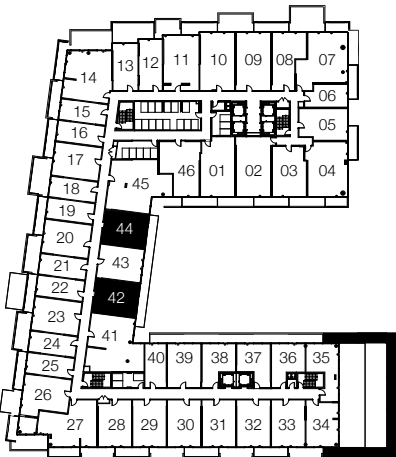

Unit applies to floor 16

Unit applies to floors 12,15

Unit applies to floors 10,11

Note: All prices, figures, sizes, specifications and information are subject to change without notice. E.&O.E. All areas and stated dimensions are approximate. Actual usable floor space, living area and square footage may vary from stated floor area. Balcony sizes and locations vary per floor (numbers indicate floor level). All illustrations are artist's concept only. The unit shown may be the reverse of the unit purchased. © 2015 2131 Yonge Development GP Limited . All rights reserved