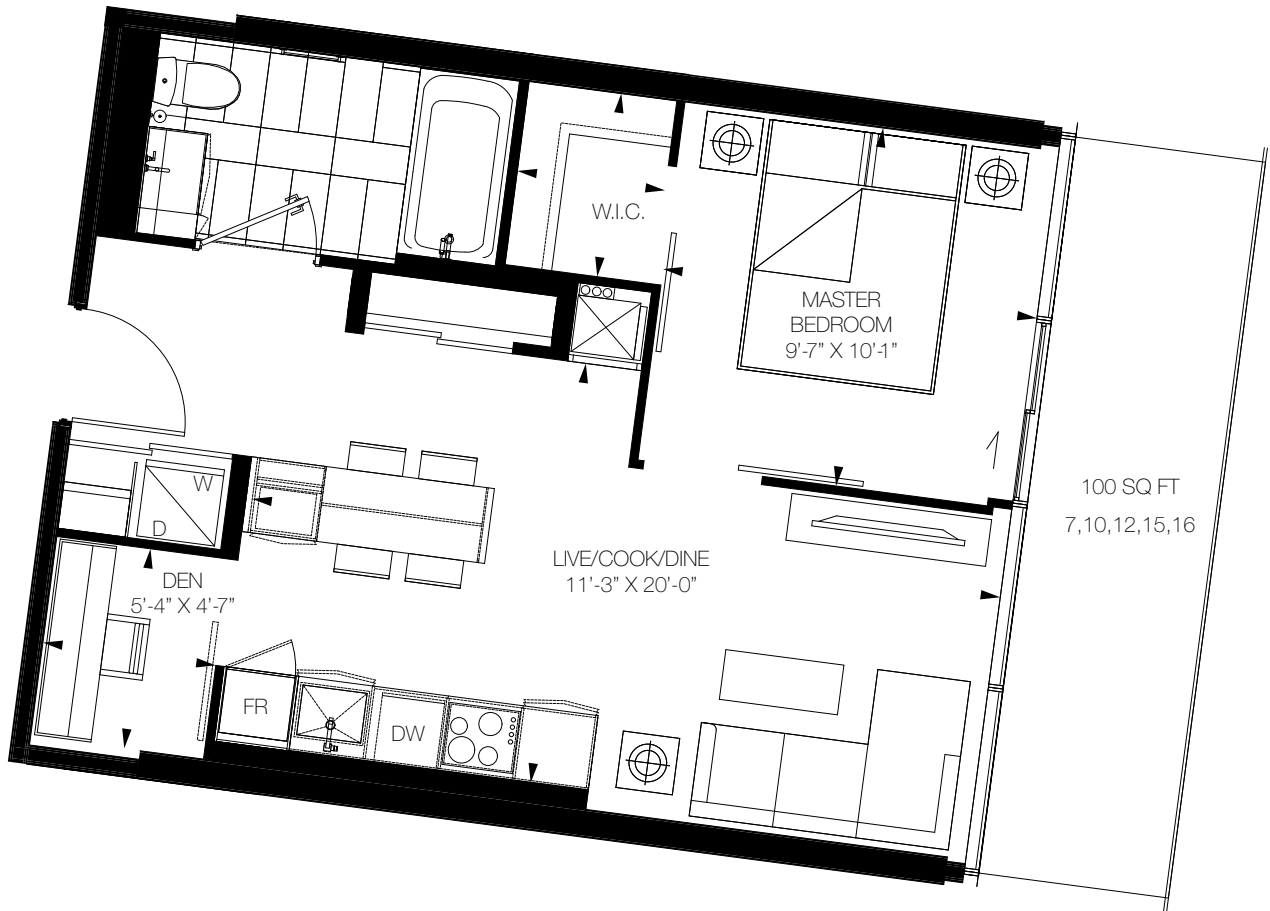

Unit applies to floor 16

Unit applies to floors 12,15

Unit applies to floors 10,11

Note: All prices, figures, sizes, specifications and information are subject to change without notice. E.&O.E. All areas and stated dimensions are approximate. Actual usable floor space, living area and square footage may vary from stated floor area. Balcony sizes and locations vary per floor (numbers indicate floor level). All illustrations are artist's concept only. The unit shown may be the reverse of the unit purchased. © 2015 2131 Yonge Development GP Limited . All rights reserved