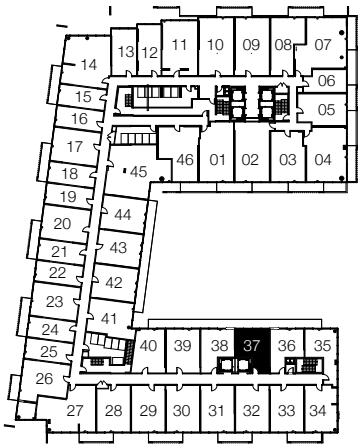

LEVEL 16

LEVEL 17

LEVEL 18

Note: All prices, figures, sizes, specifications and information are subject to change without notice. E.&O.E. All areas and stated dimensions are approximate. Actual usable floor space, living area and square footage may vary from stated floor area. Balcony sizes and locations vary per floor (numbers indicate floor level). All illustrations are artist's concept only. The unit shown may be the reverse of the unit purchased. © 2015 2131 Yonge Development GP Limited . All rights reserved