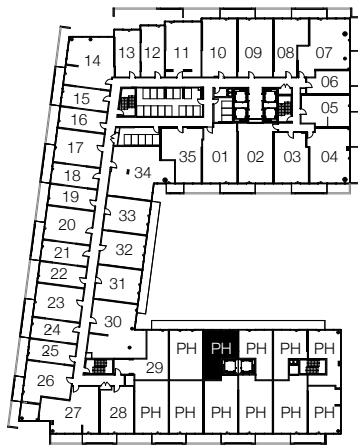

LEVEL 16

LEVEL 17

Unit applies to floor 18

Unit applies to floor 17

Unit applies to floor 16

LEVEL 18

Note: All prices, figures, sizes, specifications and information are subject to change without notice. E.&O.E. All areas and stated dimensions are approximate. Actual usable floor space, living area and square footage may vary from stated floor area. Balcony sizes and locations vary per floor (numbers indicate floor level). All illustrations are artist's concept only. The unit shown may be the reverse of the unit purchased. © 2015 2131 Yonge Development GP Limited . All rights reserved