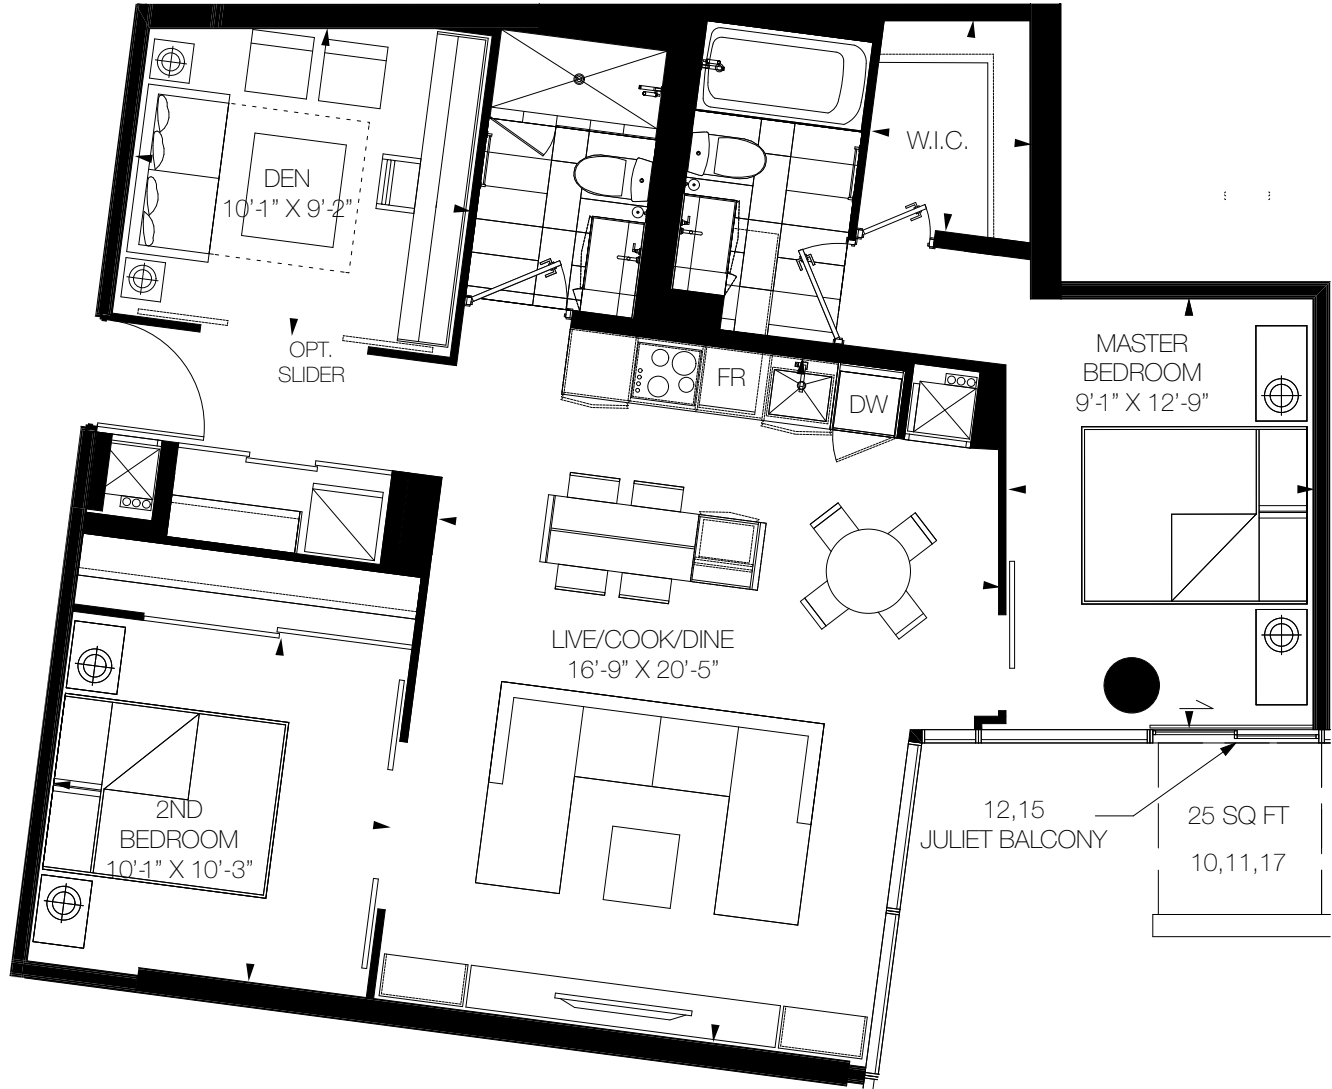

Unit applies to floor 16

Unit applies to floors 12,15,17

Unit applies to floors 10,11

Note: All prices, figures, sizes, specifications and information are subject to change without notice. E.&O.E. All areas and stated dimensions are approximate. Actual usable floor space, living area and square footage may vary from stated floor area. Balcony sizes and locations vary per floor (numbers indicate floor level). All illustrations are artist's concept only. The unit shown may be the reverse of the unit purchased. © 2015 2131 Yonge Development GP Limited . All rights reserved