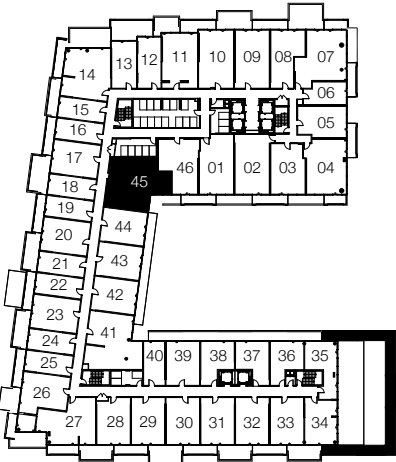

Unit applies to floor 16

Unit applies to floors 12,15,17

Unit applies to floors 10,11

Note: All prices, figures, sizes, specifications and information are subject to change without notice. E.&O.E. All areas and stated dimensions are approximate. Actual usable floor space, living area and square footage may vary from stated floor area. Balcony sizes and locations vary per floor (numbers indicate floor level). All illustrations are artist's concept only. The unit shown may be the reverse of the unit purchased. © 2015 2131 Yonge Development GP Limited . All rights reserved