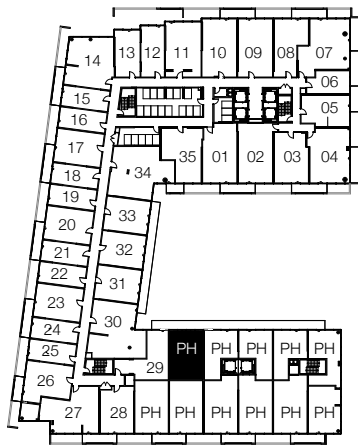

LEVEL 16

LEVEL 17

Unit applies to floor 18

Unit applies to floor 17

Unit applies to floor 16

LEVEL 18

Note: All prices, figures, sizes, specifications and information are subject to change without notice. E.&O.E. All areas and stated dimensions are approximate. Actual usable floor space, living area and square footage may vary from stated floor area. Balcony sizes and locations vary per floor (numbers indicate floor level). All illustrations are artist's concept only. The unit shown may be the reverse of the unit purchased. © 2015 2131 Yonge Development GP Limited . All rights reserved