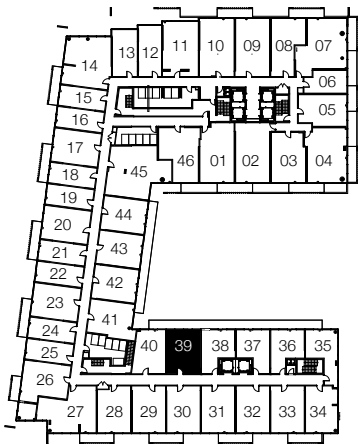

LEVEL 16

LEVEL 17

Unit applies to floor 18

Unit applies to floor 17

Unit applies to floor 16

LEVEL 18

Note: All prices, figures, sizes, specifications and information are subject to change without notice. E.&O.E. All areas and stated dimensions are approximate. Actual usable floor space, living area and square footage may vary from stated floor area. Balcony sizes and locations vary per floor (numbers indicate floor level). All illustrations are artist's concept only. The unit shown may be the reverse of the unit purchased. © 2015 2131 Yonge Development GP Limited . All rights reserved