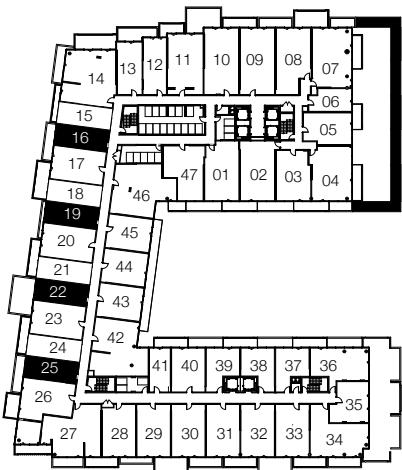

FLOOR 8,9 UNIT 24
FLOOR 10 UNIT 22

FLOOR 8,9 UNIT 18,27
FLOOR 10 UNIT 16,25

FLOOR 8,9 UNIT 21
FLOOR 10 UNIT 19

Unit applies to floors 10-11

Unit applies to floors 6-9

JULIETTE
FLOOR 7 UNIT 18,21,24,27
FLOOR 11 UNIT 16,19,22,25

Note: All prices, figures, sizes, specifications and information are subject to change without notice. E.&O.E. All areas and stated dimensions are approximate. Actual usable floor space, living area and square footage may vary from stated floor area. Balcony sizes and locations vary per floor (numbers indicate floor level). All illustrations are artist's concept only. The unit shown may be the reverse of the unit purchased. © 2015 2131 Yonge Development GP Limited . All rights reserved