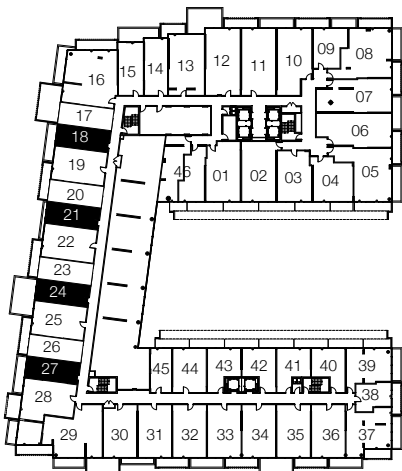

FLOOR 8,9 UNIT 24
FLOOR 10 UNIT 22

FLOOR 8,9 UNIT 18,27
FLOOR 10 UNIT 16,25

FLOOR 8,9 UNIT 21
FLOOR 10 UNIT 19

Unit applies to floors 10-11

Unit applies to floors 6-9

JULIETTE
FLOOR 7 UNIT 18,21,24,27
FLOOR 11 UNIT 16,19,22,25

Note: All prices, figures, sizes, specifications and information are subject to change without notice. E.&O.E. All areas and stated dimensions are approximate. Actual usable floor space, living area and square footage may vary from stated floor area. Balcony sizes and locations vary per floor (numbers indicate floor level). All illustrations are artist's concept only. The unit shown may be the reverse of the unit purchased. © 2015 2131 Yonge Development GP Limited . All rights reserved