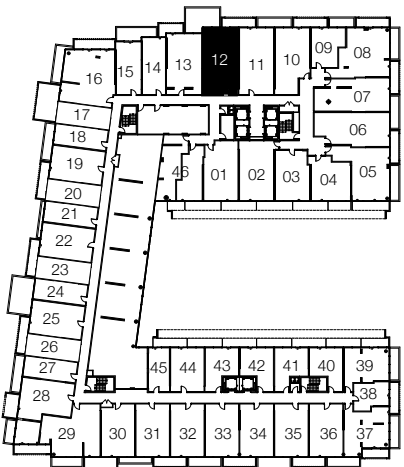

Unit applies to floors 10-11

Unit applies to floors 6-9

Note: All prices, figures, sizes, specifications and information are subject to change without notice. E.&O.E. All areas and stated dimensions are approximate. Actual usable floor space, living area and square footage may vary from stated floor area. Balcony sizes and locations vary per floor (numbers indicate floor level). All illustrations are artist's concept only. The unit shown may be the reverse of the unit purchased. © 2015 2131 Yonge Development GP Limited . All rights reserved