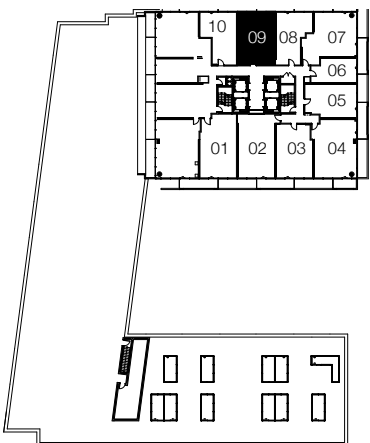

Unit applies to floors 19-23, 25-32

Unit applies to floor 18

Note: All prices, figures, sizes, specifications and information are subject to change without notice. E.&O.E. All areas and stated dimensions are approximate. Actual usable floor space, living area and square footage may vary from stated floor area. Balcony sizes and locations vary per floor (numbers indicate floor level). All illustrations are artist's concept only. The unit shown may be the reverse of the unit purchased. © 2015 2131 Yonge Development GP Limited . All rights reserved