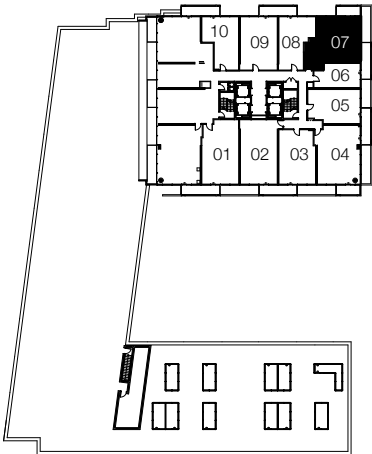

Unit applies to floors 19-23, 25-32

Unit applies to floor 18

Note: All prices, figures, sizes, specifications and information are subject to change without notice. E.&O.E. All areas and stated dimensions are approximate. Actual usable floor space, living area and square footage may vary from stated floor area. Balcony sizes and locations vary per floor (numbers indicate floor level). All illustrations are artist's concept only. The unit shown may be the reverse of the unit purchased. © 2015 2131 Yonge Development GP Limited . All rights reserved