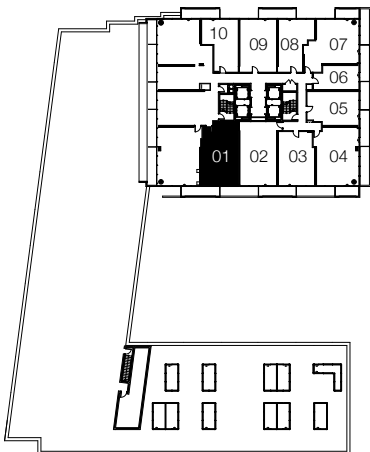

Unit applies to floors 19-23, 25-32

Unit applies to floor 18

Note: All prices, figures, sizes, specifications and information are subject to change without notice. E.&O.E. All areas and stated dimensions are approximate. Actual usable floor space, living area and square footage may vary from stated floor area. Balcony sizes and locations vary per floor (numbers indicate floor level). All illustrations are artist's concept only. The unit shown may be the reverse of the unit purchased. © 2015 2131 Yonge Development GP Limited . All rights reserved